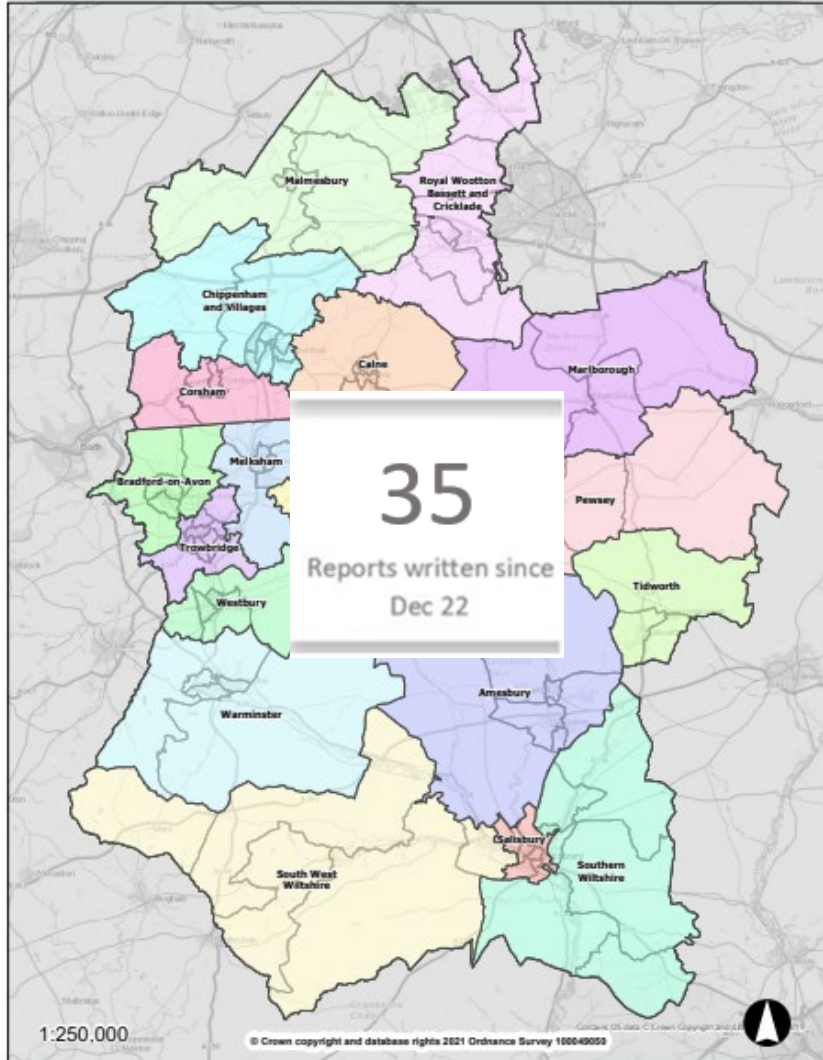

Making Wiltshire Safer : Road Safety

In the last 30 days
Road Policing Unit
have;

Wiltshire Council

Wiltshire Area Boards 2021

115

87

65

700+
stops

26

43

111

to list
just a few

1:250,000