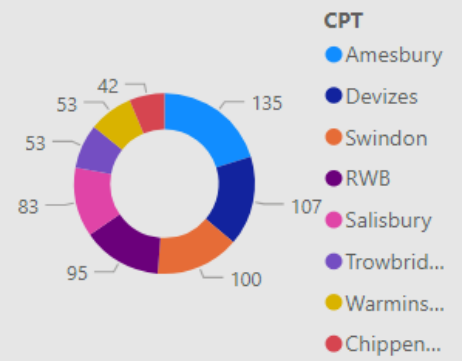

478.00

Sum of Fine & Points

57.00

Sum of Court

347

Count of Location

Location	Year	Month	Speed awareness course	Fine & Points	Court	CPT	Area Board
Operation Wolf - Salisbury - 29/6/2022	2022	June	149.00	22.00	3.00	Salisbury	Salisbury
Tilshead	2022	December	93.00	7.00	1.00	Amesbury	Stonehenge
Cricklade - Spital Lane	2023	April	80.00	10.00	0.00	RWB	RWB
Wilton - The Avenue	2022	December	65.00	19.00	8.00	Salisbury	South West W
Collingbourne Kingston	2022	December	62.00	9.00	0.00	Amesbury	Tidworth
Ogbourne St Andrew	2023	April	60.00	4.00	0.00	Devizes	Marlborough
Tilshead	2022	November	58.00	6.00	1.00	Amesbury	Stonehenge
Shaw and Whitley (Shaw Hill)	2022	December	55.00	9.00	0.00	Trowbridge	Melksham
Cholderton	2023	March	53.00	3.00	1.00	Amesbury	Stonehenge
Cholderton - Church Close	2023	April	51.00	1.00	0.00	Amesbury	Stonehenge
Harnham - Portland Avenue	2023	April	47.00	6.00	0.00	Salisbury	Salisbury
Harnham - Portland Avenue	2023	February	46.00	12.00	2.00	Salisbury	Salisbury
Oare - Outside Oare House	2023	March	46.00	10.00	0.00	Devizes	Pewsey
Wilton - The Avenue	2023	January	46.00	9.00	4.00	Salisbury	South West W
Collingbourne Kingston	2022	February	45.00	2.00	0.00	Amesbury	Tidworth
PROJECT ZERO - Salisbury - Downton Road	2023	February	42.00	1.00	0.00	Salisbury	Salisbury
Total			3,757.0	478.00	57.00		

Activity by Area Board

Activity by CPT

Outcomes

• CSEO – RWB Area Board results

CSEO Activity Dashboard

Outcomes are dependent on previous convictions and history

286.00
Sum of Speed awareness ...

27.00
Sum of Fine & Points