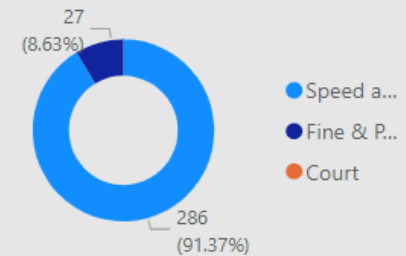

• CSEO – RWB Area Board results

CSEO Activity Dashboard

Outcomes are dependent on previous convictions and history

286.00
Sum of Speed awareness ...

27.00
Sum of Fine & Points

0.00
Sum of Court

17
Count of Location

Location	Year	Month	Speed awareness course	Fine & Points	Court	CPT	Area Board
Cricklade - Spital Lane	2023	April	80.00	10.00	0.00	RWB	RWB
Cricklade - Calcutt St	2022	September	33.00	3.00	0.00	RWB	RWB
Cricklade - Spital Lane	2023	March	32.00	2.00	0.00	RWB	RWB
Cricklade	2022	June	25.00	3.00	0.00	RWB	RWB
Cricklade	2022	December	20.00	0.00	0.00	RWB	RWB
Cricklade - Spital Lane	2023	May	20.00	3.00	0.00	RWB	RWB
Cricklade - Spital Lane	2022	November	11.00	0.00	0.00	RWB	RWB
Lyneham	2022	February	10.00	1.00		RWB	RWB
Cricklade	2022	January	9.00	1.00	0.00	RWB	RWB
Cricklade - Calcutt Street	2021	September	8.00	3.00	0.00	RWB	RWB
Cricklade - Calcutt Street	2023	March	8.00	0.00	0.00	RWB	RWB
Cricklade	2022	February	6.00	0.00	0.00	RWB	RWB
Cricklade - Waylands	2023	April	6.00	0.00	0.00	RWB	RWB
Leigh - Malmesbury Road outside #16	2023	May	4.00	0.00	0.00	RWB	RWB
Leigh - Malmesbury Road Outside Number 16	2023	May	4.00	0.00	0.00	RWB	RWB
Lyneham	2022	May	4.00	1.00	0.00	RWB	RWB
Cricklade	2021	November	2.00	0.00	0.00	RWB	RWB
Minety - Derry Park	2022	November	2.00	0.00	0.00	RWB	RWB
Minety - Village Hall	2022	November	2.00	0.00	0.00	RWB	RWB
Cricklade	2022	March	0.00	0.00	0.00	RWB	RWB
Cricklade	2022	April	0.00	0.00	0.00	RWB	RWB
Cricklade - Calcutt	2023	January	0.00	0.00	0.00	RWB	RWB
Total			286.00	27.00	0.00		

Activity by CPT

Outcomes