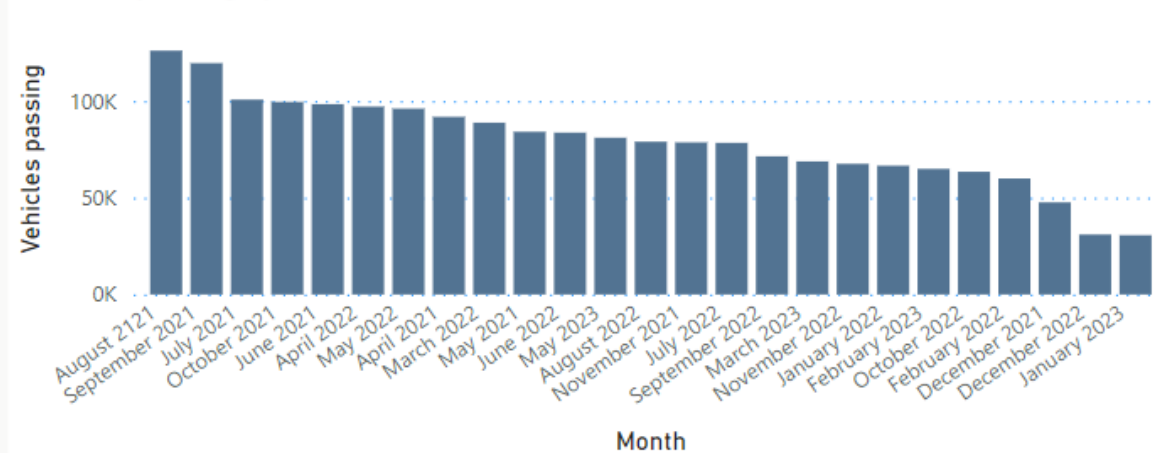

Vehicles passing by month

7.66K

Sum of No. of watches

65.28K

Sum of Total letters

1.98M

Sum of Vehicles passing

52.71K

Sum of No. 1st letter