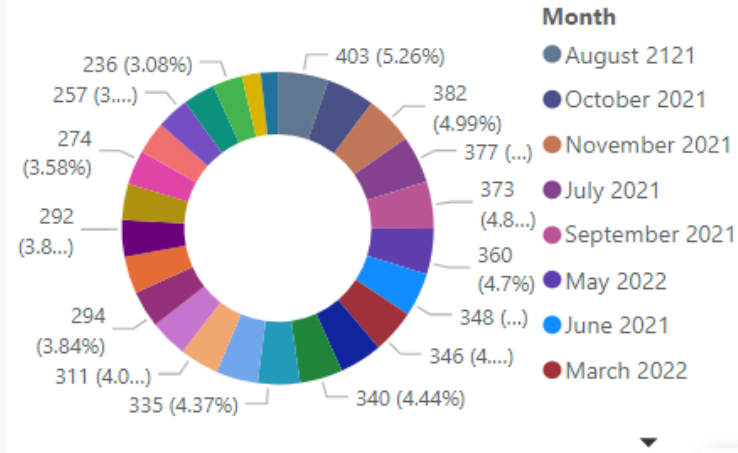

Number of watches by month