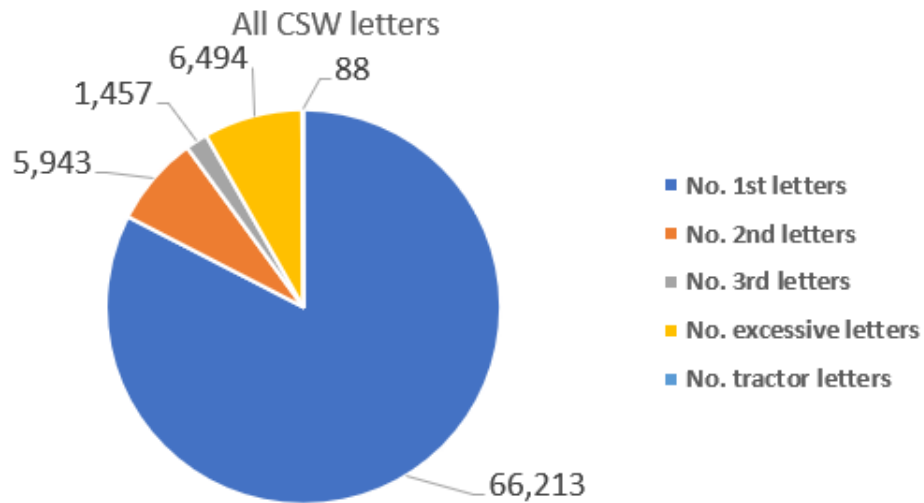

• CSW RWB area - Data since July 2020 to 05/06/2023

Team	No. 1st letters	No. 2nd letters	No. 3rd letters	No. excessive letters	No. tractor letters	Total letters	No. of watches	Average speeders %
Cricklade	2,468	242	39	477	1	3,227	176	11.24%
Lyneham	1,138	63	6	64	3	1,274	107	2.04%
Purton	5	0	0	0	0	5	1	0.67%
Royal Wootton Bassett	91	4	1	0	0	96	19	3.12%
Grand Total	3,702	309	46	541	4	4,602	303	7.45%