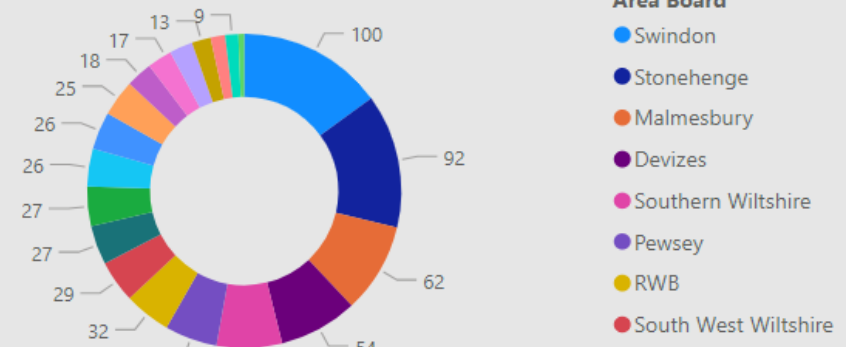

478.00

Sum of Fine & Points

57.00

Sum of Court

347

Count of Location

Location	Year	Month	Speed awareness course	Fine & Points	Court	CPT	Area Board
Operation Wolf - Salisbury - 29/6/2022	2022	June	149.00	22.00	3.00	Salisbury	Salisbury
Tilshead	2022	December	93.00	7.00	1.00	Amesbury	Stonehenge
Cricklade - Spital Lane	2023	April	80.00	10.00	0.00	RWB	RWB
Wilton - The Avenue	2022	December	65.00	19.00	8.00	Salisbury	South West W
Collingbourne Kingston	2022	December	62.00	9.00	0.00	Amesbury	Tidworth
Ogbourne St Andrew	2023	April	60.00	4.00	0.00	Devizes	Marlborough
Tilshead	2022	November	58.00	6.00	1.00	Amesbury	Stonehenge
Shaw and Whitley (Shaw Hill)	2022	December	55.00	9.00	0.00	Trowbridge	Melksham
Cholderton	2023	March	53.00	3.00	1.00	Amesbury	Stonehenge
Cholderton - Church Close	2023	April	51.00	1.00	0.00	Amesbury	Stonehenge
Harnham - Portland Avenue	2023	April	47.00	6.00	0.00	Salisbury	Salisbury
Harnham - Portland Avenue	2023	February	46.00	12.00	2.00	Salisbury	Salisbury
Oare - Outside Oare House	2023	March	46.00	10.00	0.00	Devizes	Pewsey
Wilton - The Avenue	2023	January	46.00	9.00	4.00	Salisbury	South West W
Collingbourne Kingston	2022	February	45.00	2.00	0.00	Amesbury	Tidworth
PROJECT ZERO - Salisbury - Downton Road	2023	February	42.00	1.00	0.00	Salisbury	Salisbury
Total			3,757.0	478.00	57.00		

Activity by Area Board

Activity by CPT

Outcomes

• CSEO – RWB Area Board results

CSEO Activity Dashboard

Outcomes are dependent on previous convictions and history

286.00
Sum of Speed awareness ...

27.00
Sum of Fine & Points