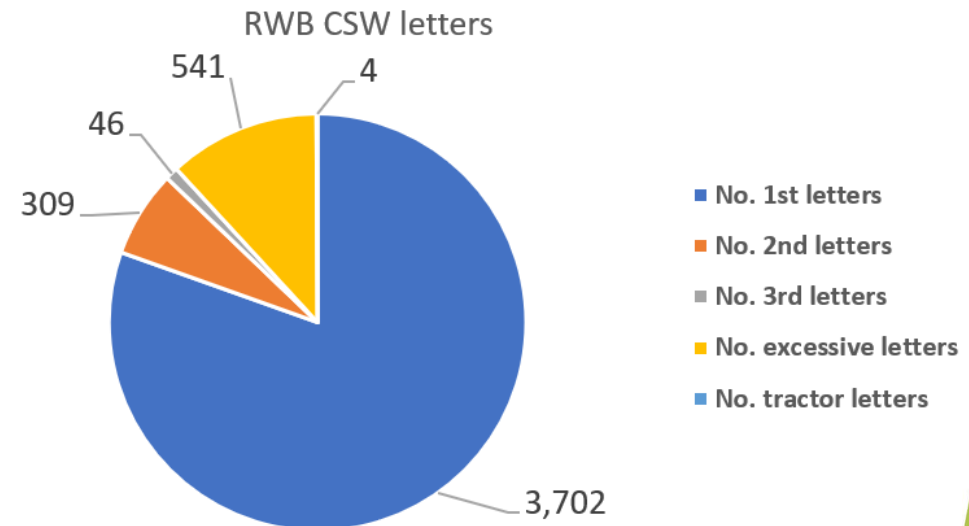

Number of watches by month

Vehicles passing by month

7.66K

Sum of No. of watches

65.28K

Sum of Total letters

1.98M

Sum of Vehicles passing

52.71K

Sum of No. 1st letter

• CSW RWB area - Data since July 2020 to 05/06/2023

Team	No. 1st letters	No. 2nd letters	No. 3rd letters	No. excessive letters	No. tractor letters	Total letters	No. of watches	Average speeders %
Cricklade	2,468	242	39	477	1	3,227	176	11.24%
Lyneham	1,138	63	6	64	3	1,274	107	2.04%
Purton	5	0	0	0	0	5	1	0.67%
Royal Wootton Bassett	91	4	1	0	0	96	19	3.12%
Grand Total	3,702	309	46	541	4	4,602	303	7.45%