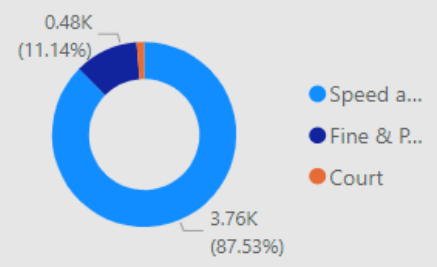

8 15 222 6,963

Community Speed Enforcement Officers

CSEO's

• CSEO – Dashboard (06/06/2023 0800hrs)

CSEO Activity Dashboard

Outcomes are dependent on previous convictions and history

3,757.00

Sum of Speed awareness ...

478.00

Sum of Fine & Points

57.00

Sum of Court

347

Count of Location

Location	Year	Month	Speed awareness course	Fine & Points	Court	CPT	Area Board
Operation Wolf - Salisbury - 29/6/2022	2022	June	149.00	22.00	3.00	Salisbury	Salisbury
Tilshead	2022	December	93.00	7.00	1.00	Amesbury	Stonehenge
Cricklade - Spital Lane	2023	April	80.00	10.00	0.00	RWB	RWB
Wilton - The Avenue	2022	December	65.00	19.00	8.00	Salisbury	South West W
Collingbourne Kingston	2022	December	62.00	9.00	0.00	Amesbury	Tidworth
Ogbourne St Andrew	2023	April	60.00	4.00	0.00	Devizes	Marlborough
Tilshead	2022	November	58.00	6.00	1.00	Amesbury	Stonehenge
Shaw and Whitley (Shaw Hill)	2022	December	55.00	9.00	0.00	Trowbridge	Melksham
Cholderton	2023	March	53.00	3.00	1.00	Amesbury	Stonehenge
Cholderton - Church Close	2023	April	51.00	1.00	0.00	Amesbury	Stonehenge
Harnham - Portland Avenue	2023	April	47.00	6.00	0.00	Salisbury	Salisbury
Harnham - Portland Avenue	2023	February	46.00	12.00	2.00	Salisbury	Salisbury
Oare - Outside Oare House	2023	March	46.00	10.00	0.00	Devizes	Pewsey
Wilton - The Avenue	2023	January	46.00	9.00	4.00	Salisbury	South West W
Collingbourne Kingston	2022	February	45.00	2.00	0.00	Amesbury	Tidworth
PROJECT ZERO - Salisbury - Downton Road	2023	February	42.00	1.00	0.00	Salisbury	Salisbury
Total			3,757.0	478.00	57.00		

Activity by Area Board

Activity by CPT

Outcomes

• CSEO – RWB Area Board results

CSEO Activity Dashboard

Outcomes are dependent on previous convictions and history

286.00
Sum of Speed awareness ...

27.00
Sum of Fine & Points