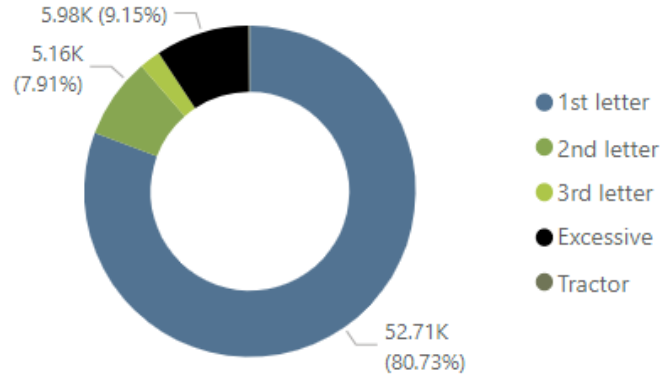

WILTSHIRE POLICE

Road Safety update - RWB Area Board

22 June 2023

• Road Safety Team

CSW briefing dashboard

Data set from April 2021

Please use the filters to drill down on the information you wish to see

Number of letters sent